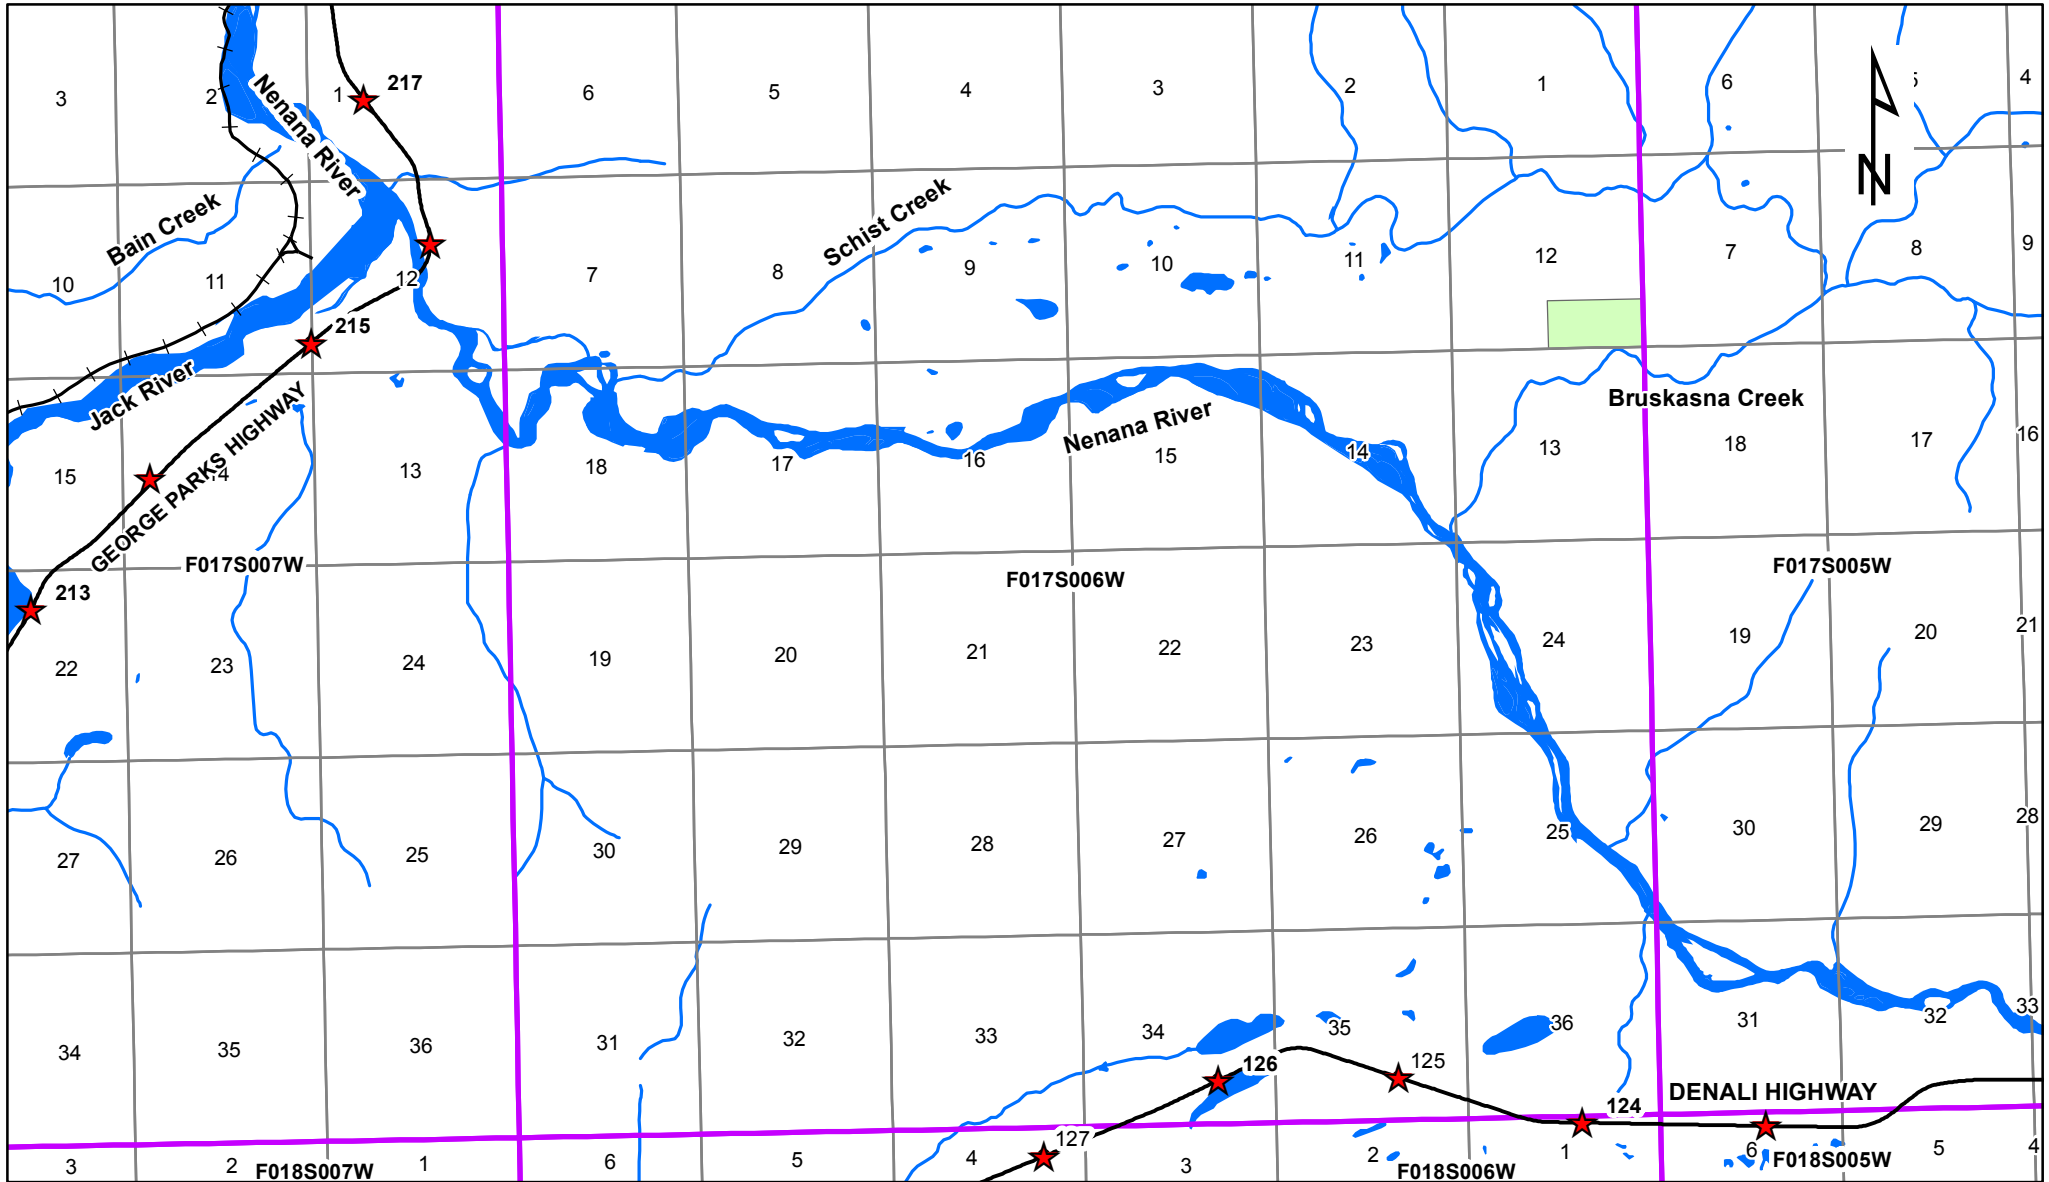

# Nenana River 1 ADL 415812

Note: This map is for graphic representation only. It is intended to be used as a guide only and may not show the exact location of existing surveyed parcels or show all easements and reservations.

Created: 11/7/13

- ★ Mile Posts
- Roads
- +— Railroad
- ▭ Townships
- ▭ Section Lines
- ▭ DB Management Authority Land