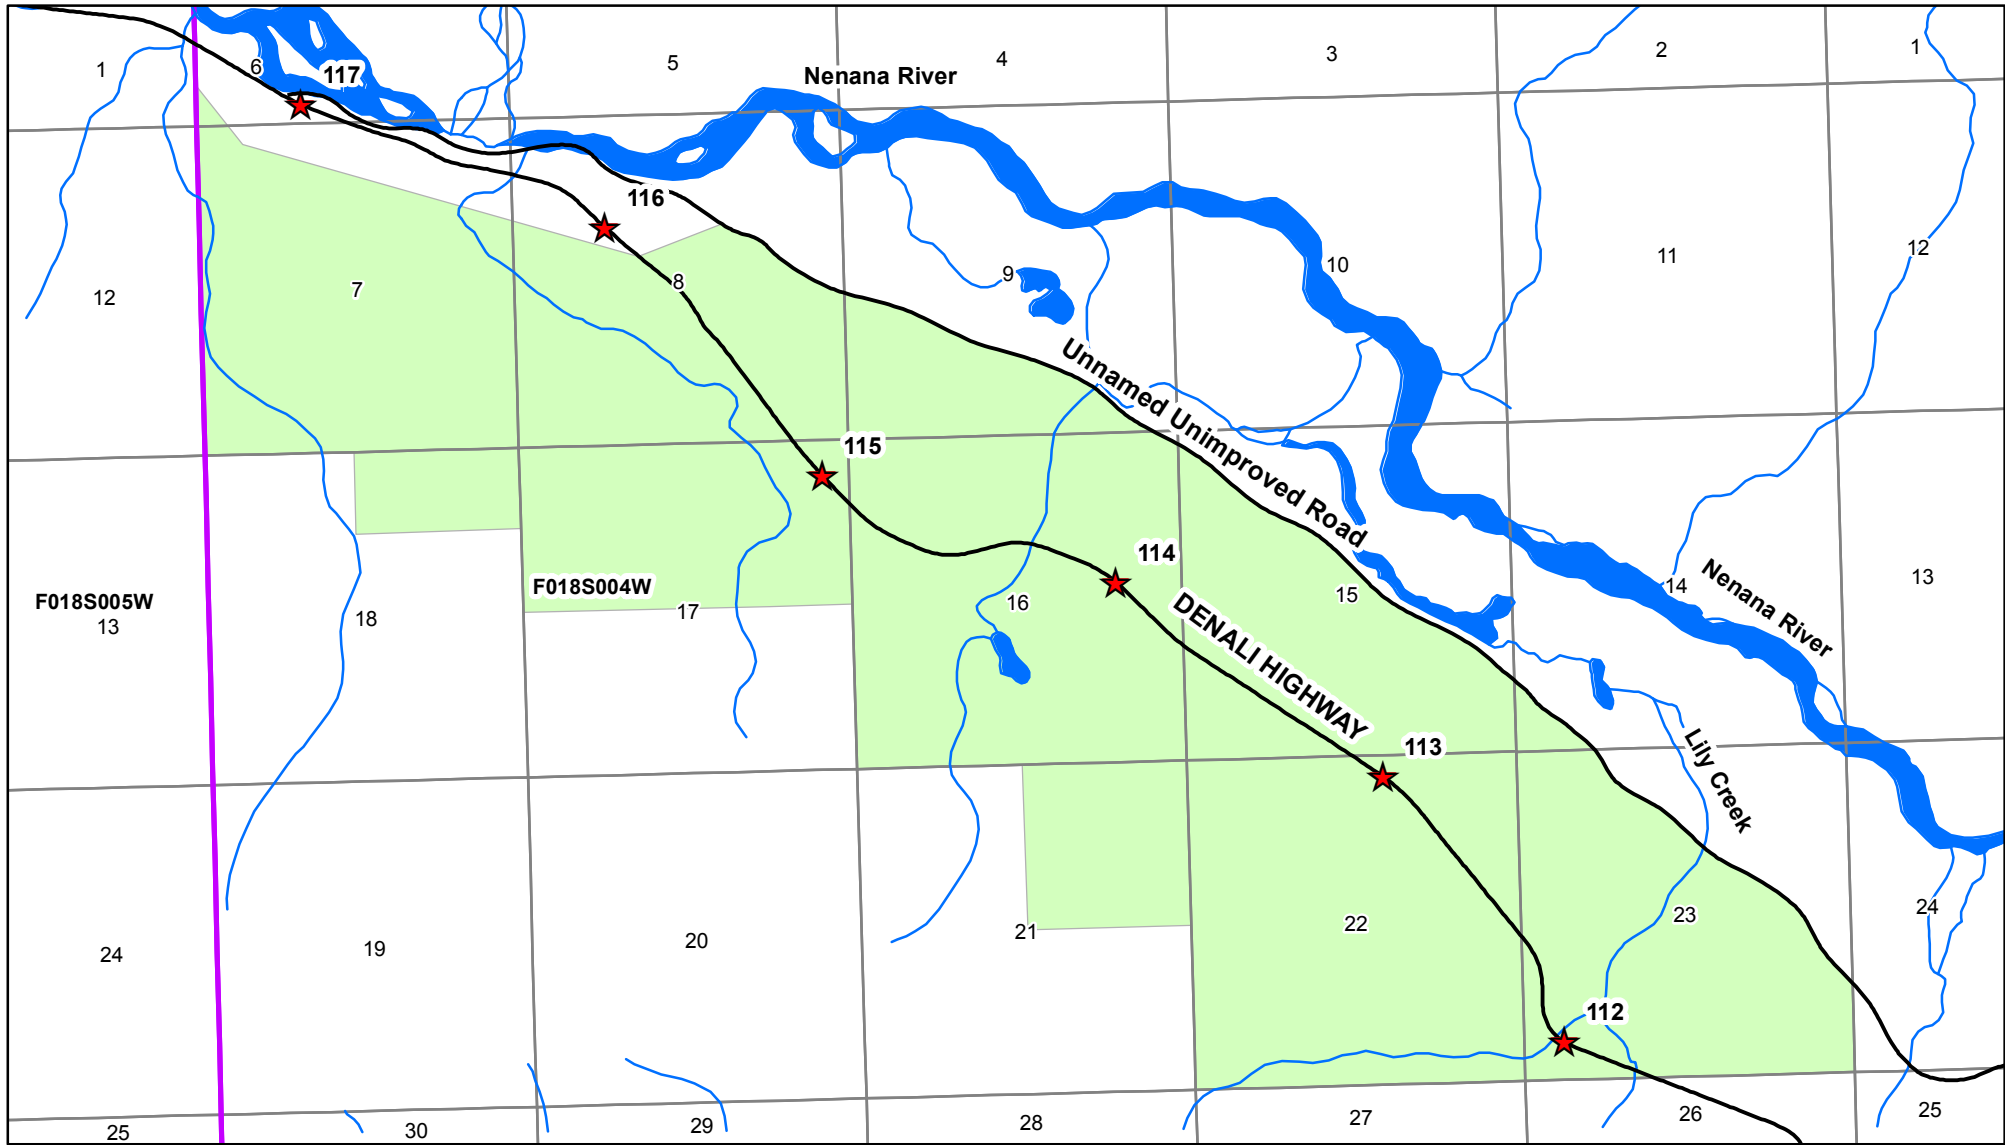

# Nenana River 2 ADL 415813

- ★ Mile Posts
- Roads
- Township
- Section Lines
- DB Management Authority Land

Note: This map is for graphic representation only. It is intended to be used as a guide only and may not show the exact location of existing surveyed parcels or show all easements and reservations.