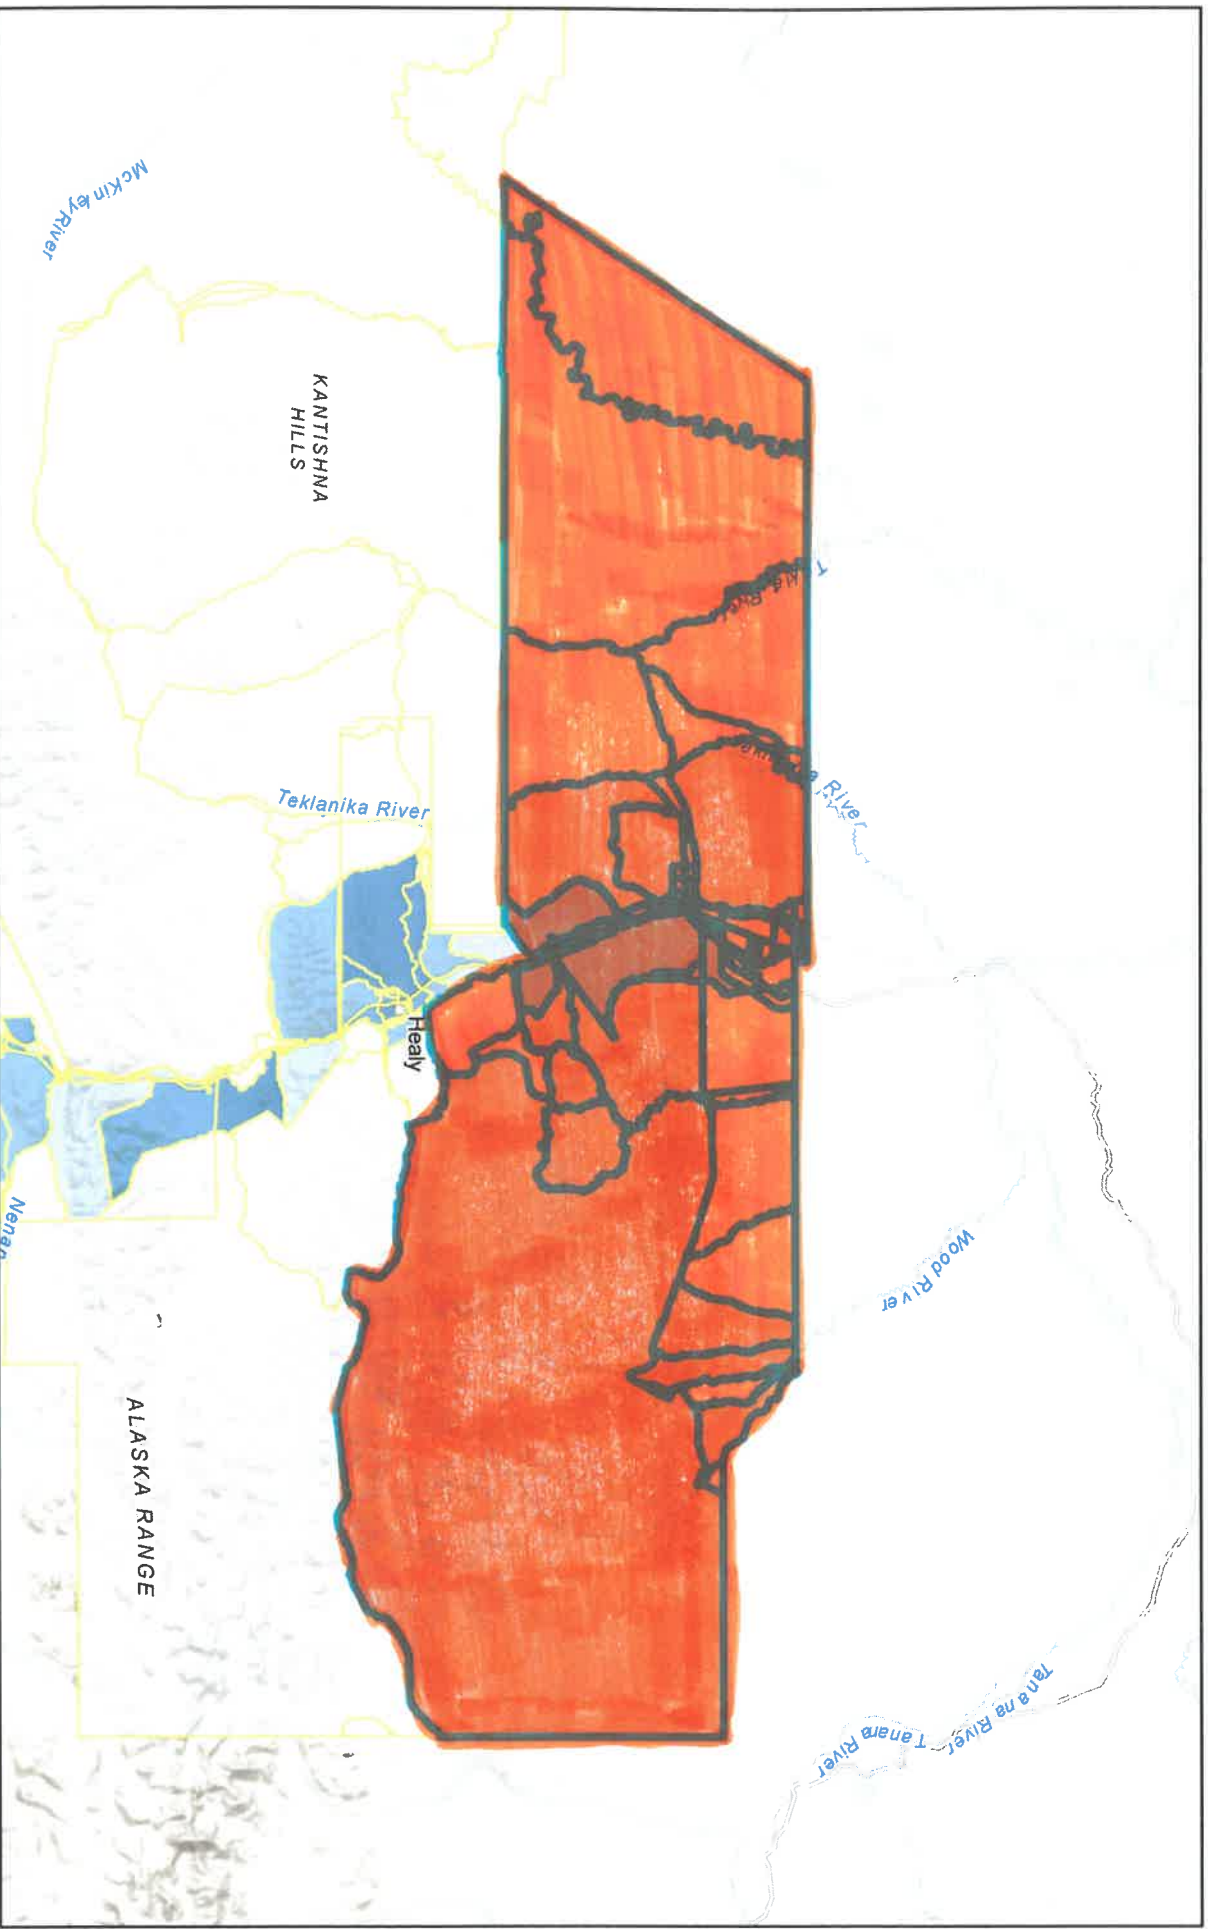

This district includes Panguingue Creek Subdivision, Slate Creek, and Rock Creek

DISTRICT 5 (FERRY, JUNE CREEK, KOBE, CLEAR, ANDERSON)

Seats – 2

Population = 170 ea.

This district includes the communities of Ferry, June Creek, Kobe, Clear and Anderson.

Redistricting Committee Member
Copyright Denali Borough, 2022

Current District 3, Seat(s) = 4, POP 180 ea.

5/16/2022, 4:21:51 PM

 Denali Borough 2010 Assembly Districts

Sources: Esri, Airbus DS, USGS, NGA, NASA, CGIAR, N. Robinson, NCEAS, NLS, OS, NMA, Geodatasystemen, Rijkswaterstaat, GSA, Geoland, FEMA,

Redistricting Committee Member
Copyright Denali Borough, 2022

District 4, Seat = 1, POP 178, Panguingue, Slate, and Rock Creek

5/16/2022, 4:47:55 PM

- Mile Posts
- CENSUS BLOCKS 2020
- 51 - 97
- 26 - 50
- 11 - 25
- 1 - 10
- 0

Sources: Esri, Airbus DS, USGS, NGA, NASA, CGIAR, N. Robinson, NCEAS, NLS, OS, NMA, Geodatasystemen, Rijkswaterstaat, GSA, Geoland, FEMA, Redistricting Committee Member Copyright Denali Borough, 2022

District 5, Seat = 2, POP 170 ea., Ferry, June Ck, Kobe, Clear, Anderson