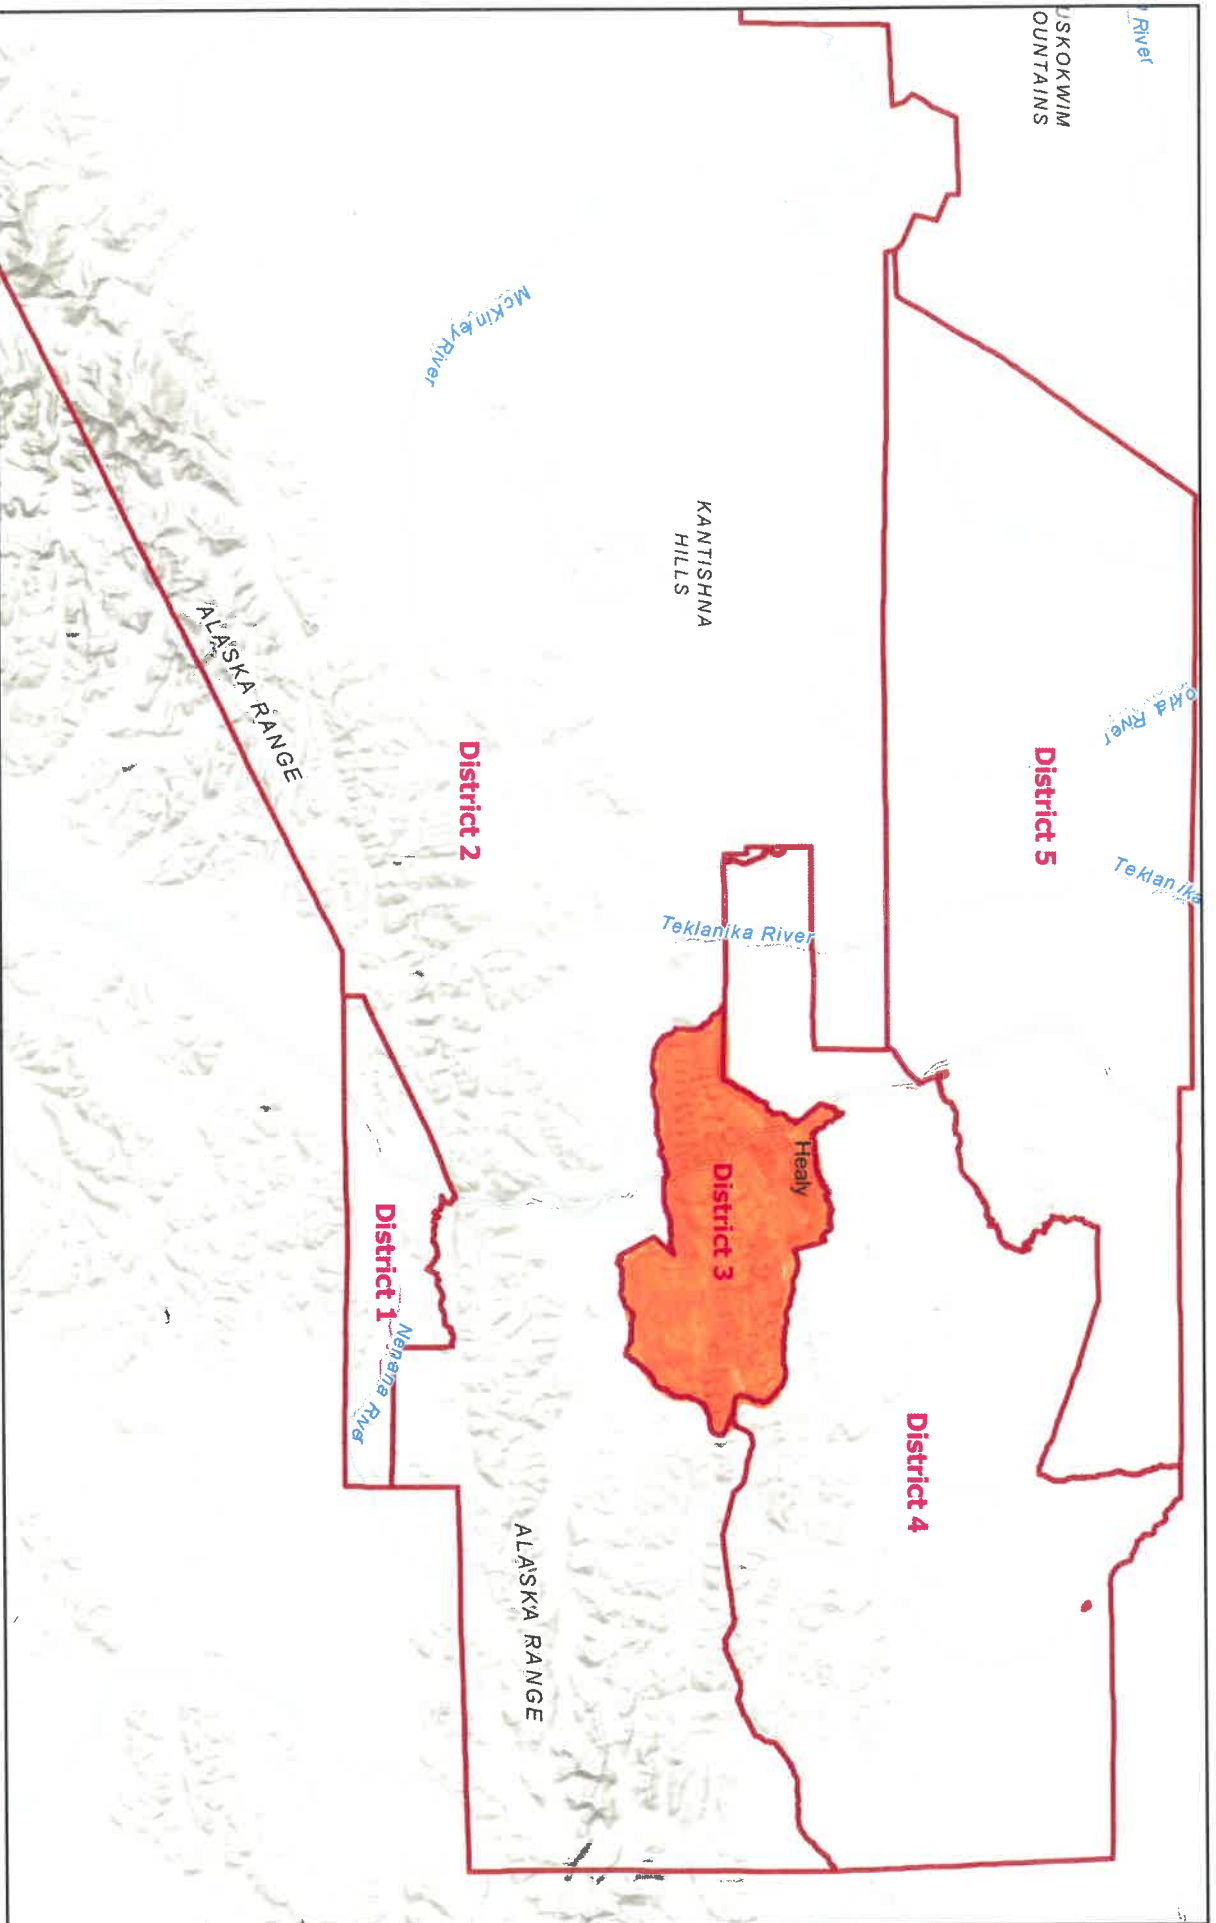

This district includes Panguingue Creek Subdivision, Slate Creek, and Rock Creek

DISTRICT 5 (FERRY, JUNE CREEK, KOBE, CLEAR, ANDERSON)

Seats – 2

Population = 170 ea.

This district includes the communities of Ferry, June Creek, Kobe, Clear and Anderson.

Redistricting Committee Member
Copyright Denali Borough, 2022

Current District 2, Seat(s) = 1, POP 178

5/16/2022, 3:32:07 PM

Denali Borough 2010 Assembly Districts

Sources: Esri, Airbus DS, USGS, NGA, NASA, CGIAR, N Robinson, NCEAS, NLS, OS, NMA, Geodatasysteisen, Rijkswaterstaat, GSA, Geoland, FEMA,

Redistricting Committee Member
Copyright Denali Borough, 2022

Current District 3, Seat(s) = 4, POP 180 ea.

5/16/2022, 4:21:51 PM

 Denali Borough 2010 Assembly Districts

Sources: Esri, Airbus DS, USGS, NGA, NASA, CGIAR, N. Robinson, NCEAS, NLS, OS, NMA, Geodatasystemen, Rijkswaterstaat, GSA, Geoland, FEMA,

Redistricting Committee Member
Copyright Denali Borough, 2022

District 4, Seat = 1, POP 178, Panguingue, Slate, and Rock Creek

5/16/2022, 4:47:55 PM

- Mile Posts
- CENSUS BLOCKS 2020
- 51 - 97
- 26 - 50
- 11 - 25
- 1 - 10
- 0