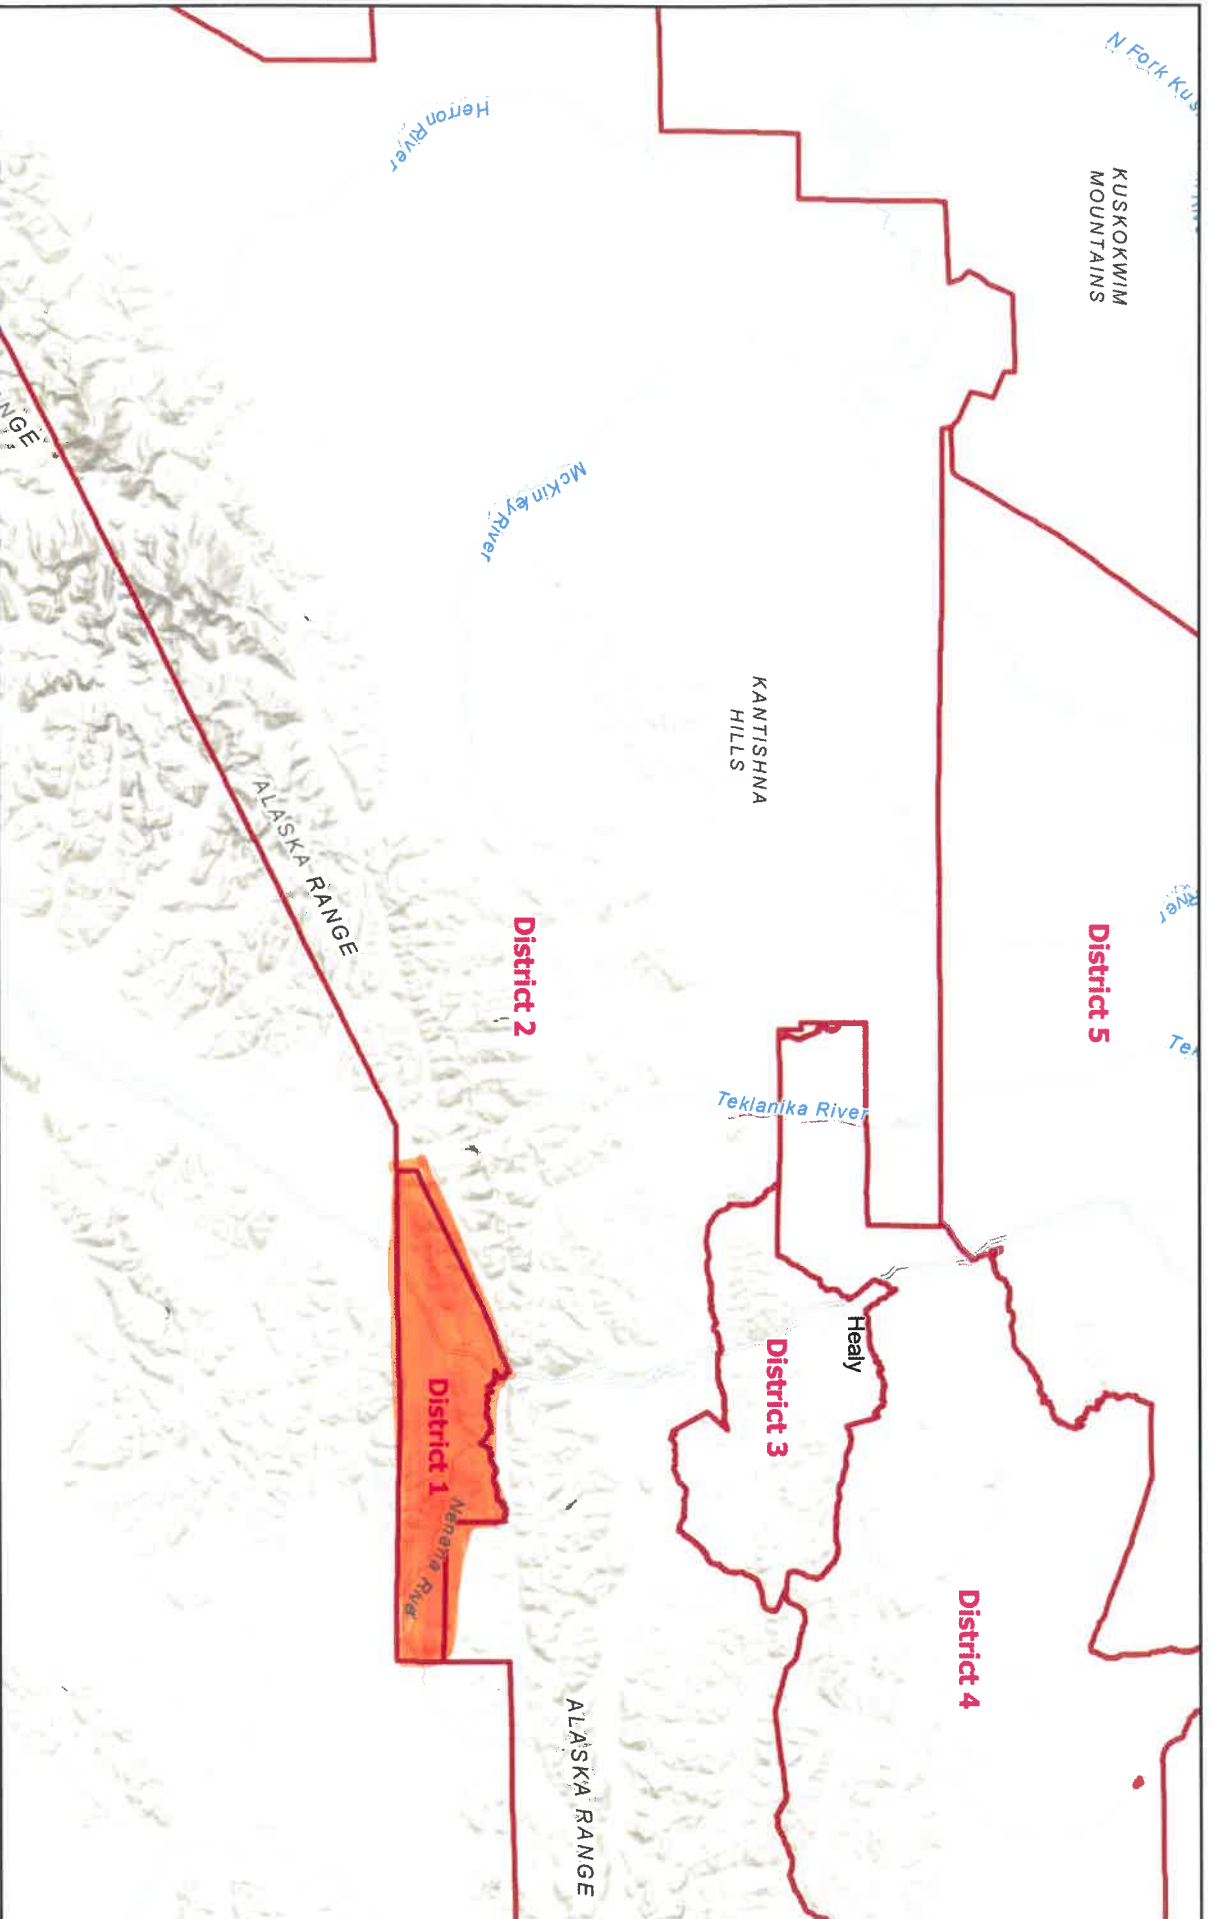

Current District 2 – no changes.

DISTRICT 3 (Healy Area)

Seats = 4

Population = 180 ea.

Current District 3 – no changes

DISTRICT 4 (PANGUINGUE SUBDIVISION, SLATE CREEK, ROCK CREEK)

Seats = 1

Population = 178

This district includes Panguingue Creek Subdivision, Slate Creek, and Rock Creek

DISTRICT 5 (FERRY, JUNE CREEK, KOBE, CLEAR, ANDERSON)

Seats – 2

Population = 170 ea.

This district includes the communities of Ferry, June Creek, Kobe, Clear and Anderson.

Current District 1, Seat(s) = 1, POP 196

5/16/2022, 3:30:11 PM

Denali Borough 2010 Assembly Districts

1:2,311,162

Sources: Esri, Airbus DS, USGS, NGA, NASA, CGIAR, N Robinson, NCEAS, NLS, OS, NMA, Geodatasysteisen, Rijkswaterstaat, GSA, Geoland, FEMA,

Redistricting Committee Member
Copyright Denali Borough, 2022

District 4, Seat = 1, POP 178, Panguingue, Slate, and Rock Creek

5/16/2022, 4:47:55 PM

- Mile Posts
- CENSUS BLOCKS 2020
- 51 - 97
- 26 - 50
- 11 - 25
- 1 - 10
- 0