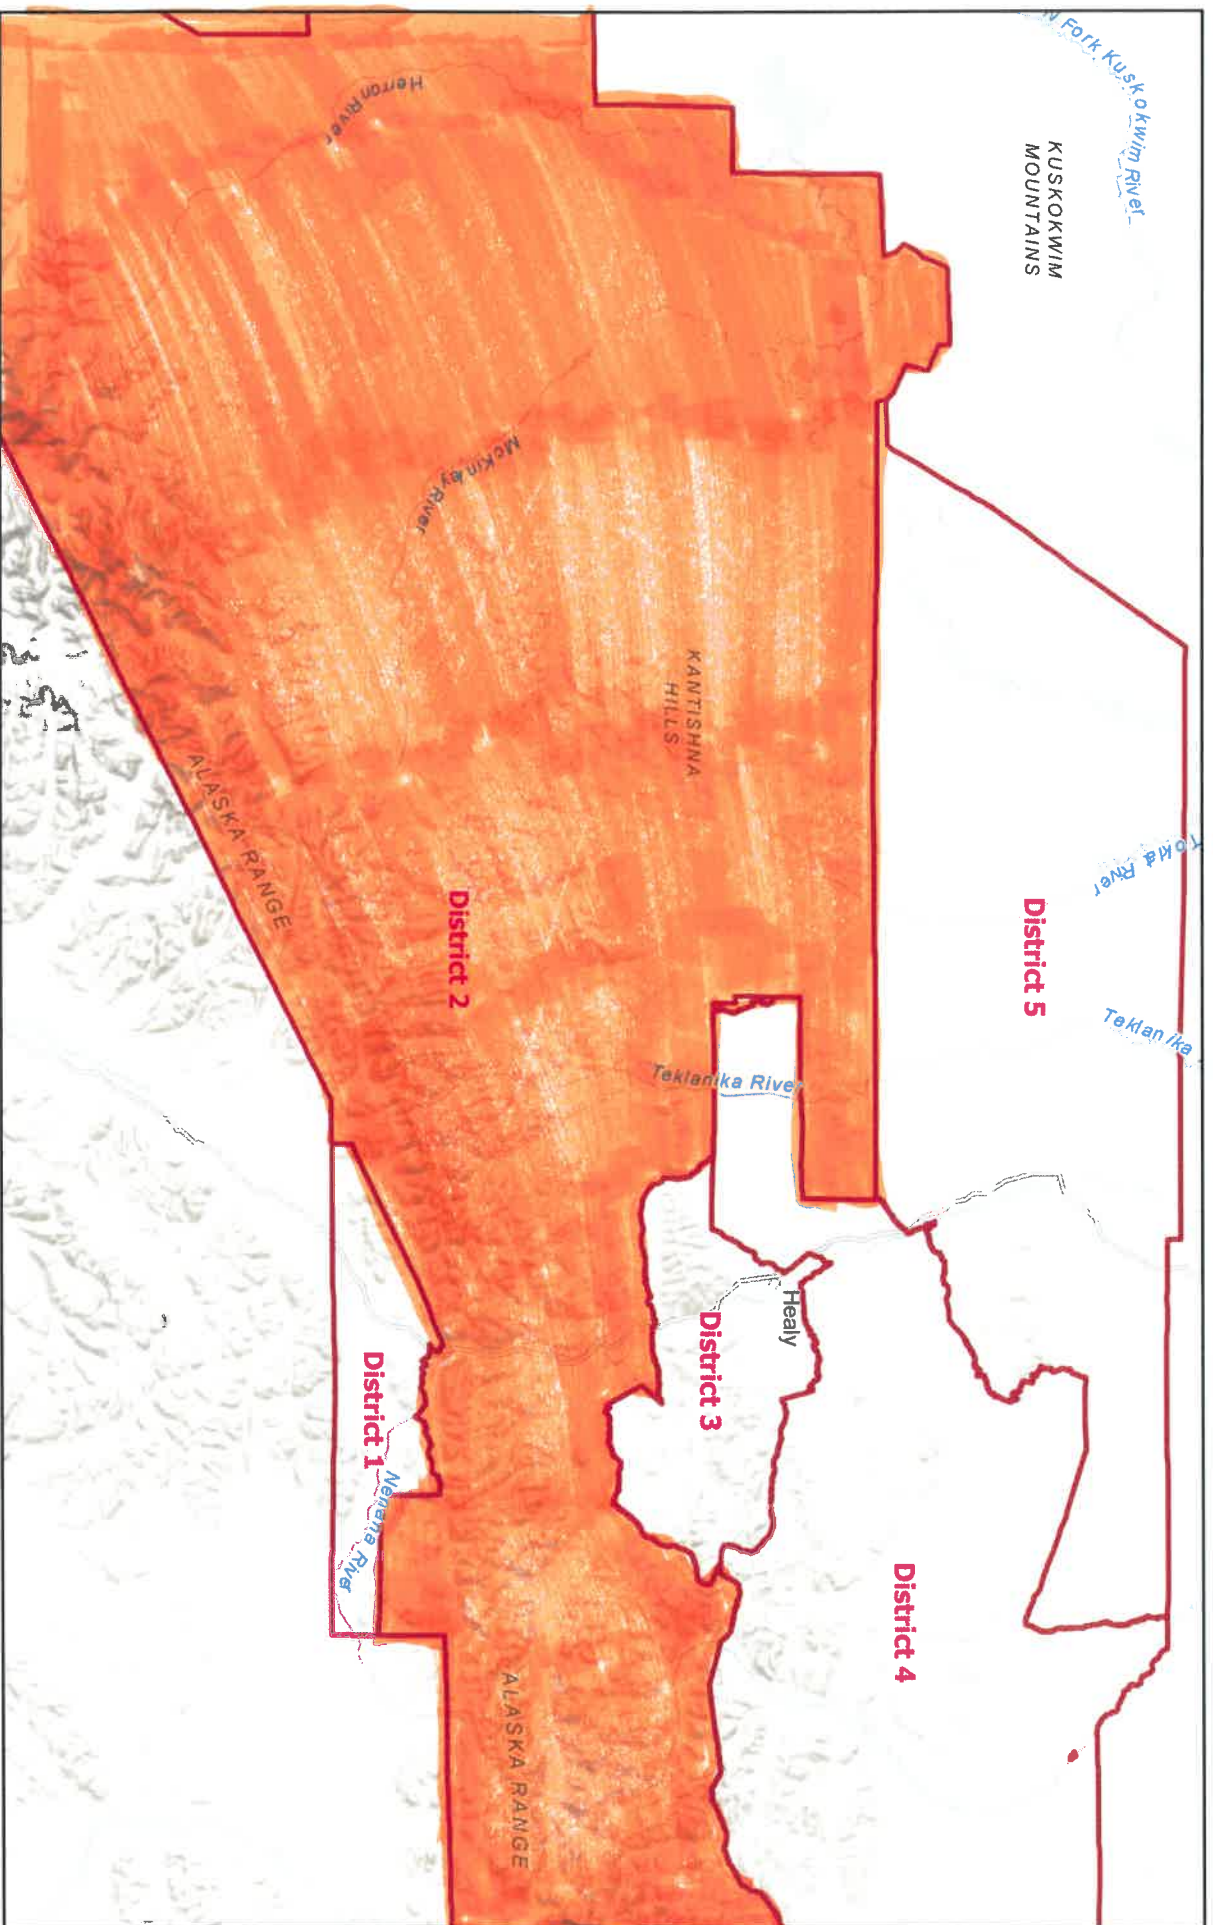

This district includes Panguingue Creek Subdivision, Slate Creek, and Rock Creek

DISTRICT 5 (FERRY, JUNE CREEK, KOBE, CLEAR, ANDERSON)

Seats – 2

Population = 170 ea.

This district includes the communities of Ferry, June Creek, Kobe, Clear and Anderson.

Current District 1, Seat(s) = 1, POP 196

5/16/2022, 3:30:11 PM

Denali Borough 2010 Assembly Districts

1:2,311,162

Sources: Esri, Airbus DS, USGS, NGA, NASA, CGIAR, N Robinson, NCEAS, NLS, OS, NMA, Geodatasysteisen, Rijkswaterstaat, GSA, Geoland, FEMA,

Redistricting Committee Member
Copyright Denali Borough, 2022

Current District 2, Seat(s) = 1, POP 178

5/16/2022, 3:32:07 PM

Denali Borough 2010 Assembly Districts

Sources: Esri, Airbus DS, USGS, NGA, NASA, CGIAR, N Robinson, NCEAS, NLS, OS, NMA, Geodatasysteisen, Rijkswaterstaat, GSA, Geoland, FEMA,

Redistricting Committee Member
Copyright Denali Borough, 2022

District 4, Seat = 1, POP 178, Panguingue, Slate, and Rock Creek

5/16/2022, 4:47:55 PM

- Mile Posts
- CENSUS BLOCKS 2020
- 51 - 97
- 26 - 50
- 11 - 25
- 1 - 10
- 0