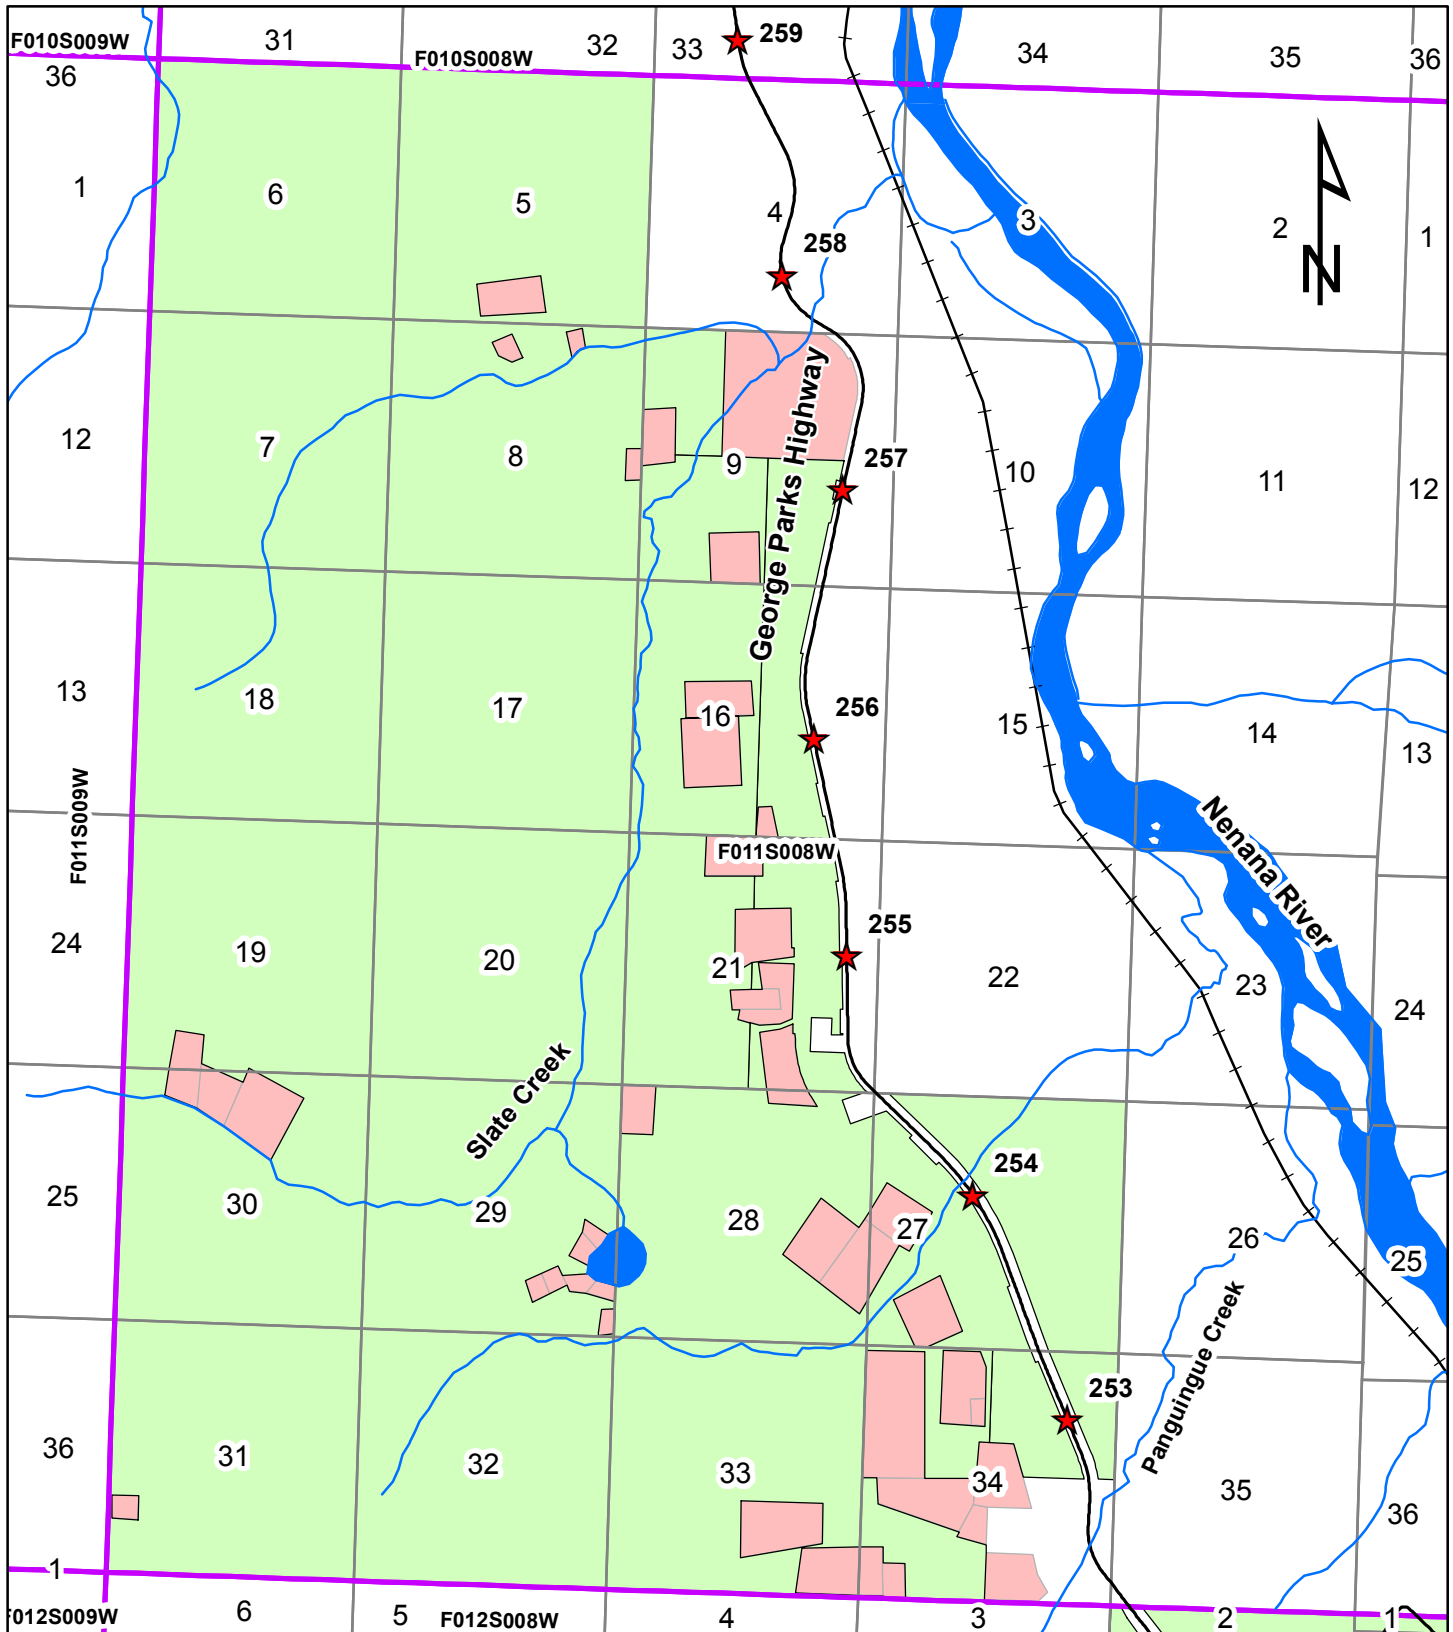

Slate Creek

ADL 417601

- ★ Mile Posts
- Roads
- +— Railroad
- Section Lines
- Townships
- Private Parcels
- DB Management Authority Land

Note: This map is for graphic representation only. It is intended to be used as a guide only and may not show the exact location of existing surveyed parcels or show all easements and reservations.