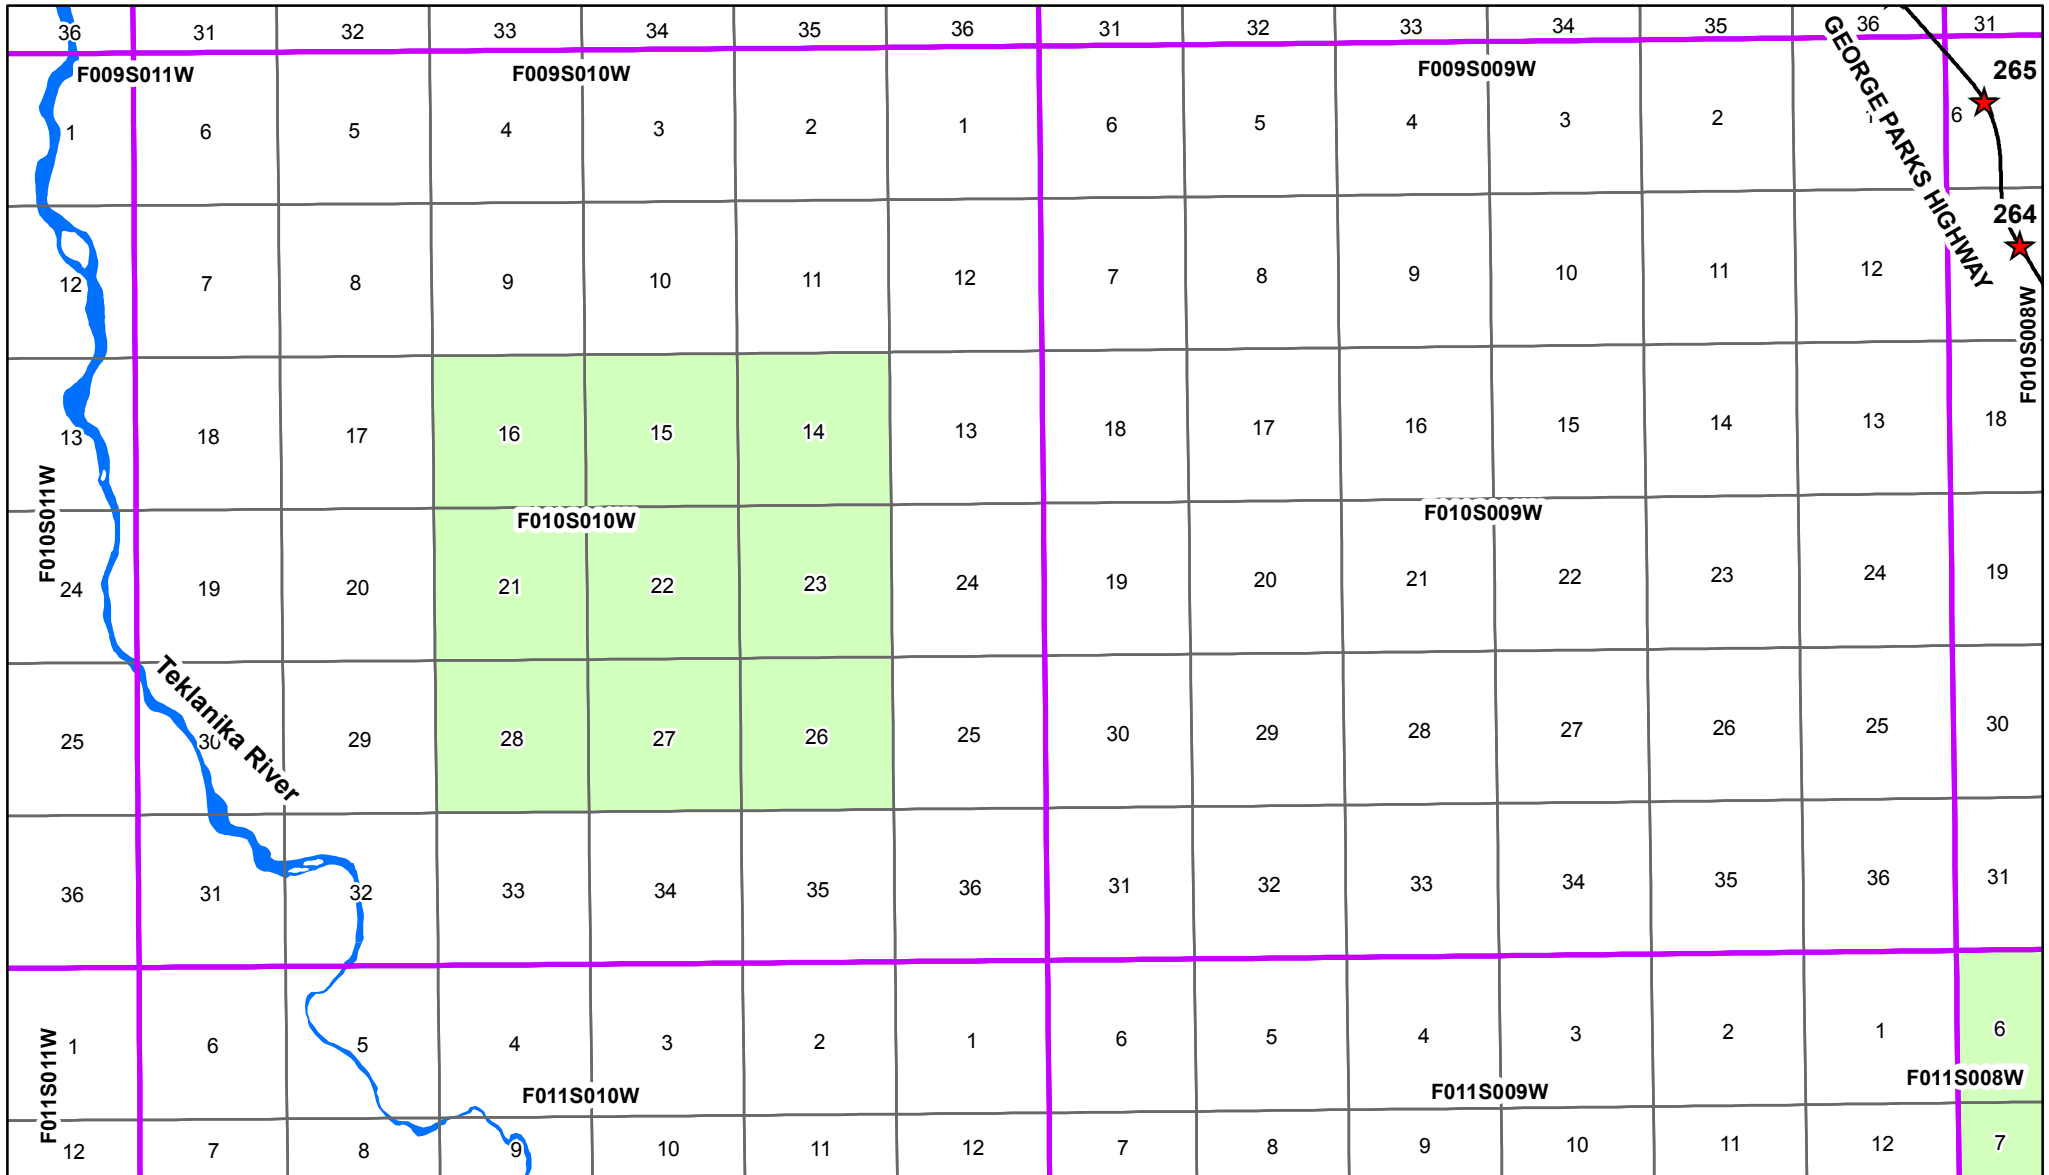

# West ADL 417601

- ★ Mile Posts
- Townships
- Roads
- DB Management Authority Land
- Section Lines

Note: This map is for graphic representation only. It is intended to be used as a guide only and may not show the exact location of existing surveyed parcels or show all easements and reservations.  
Created: 10/31/13